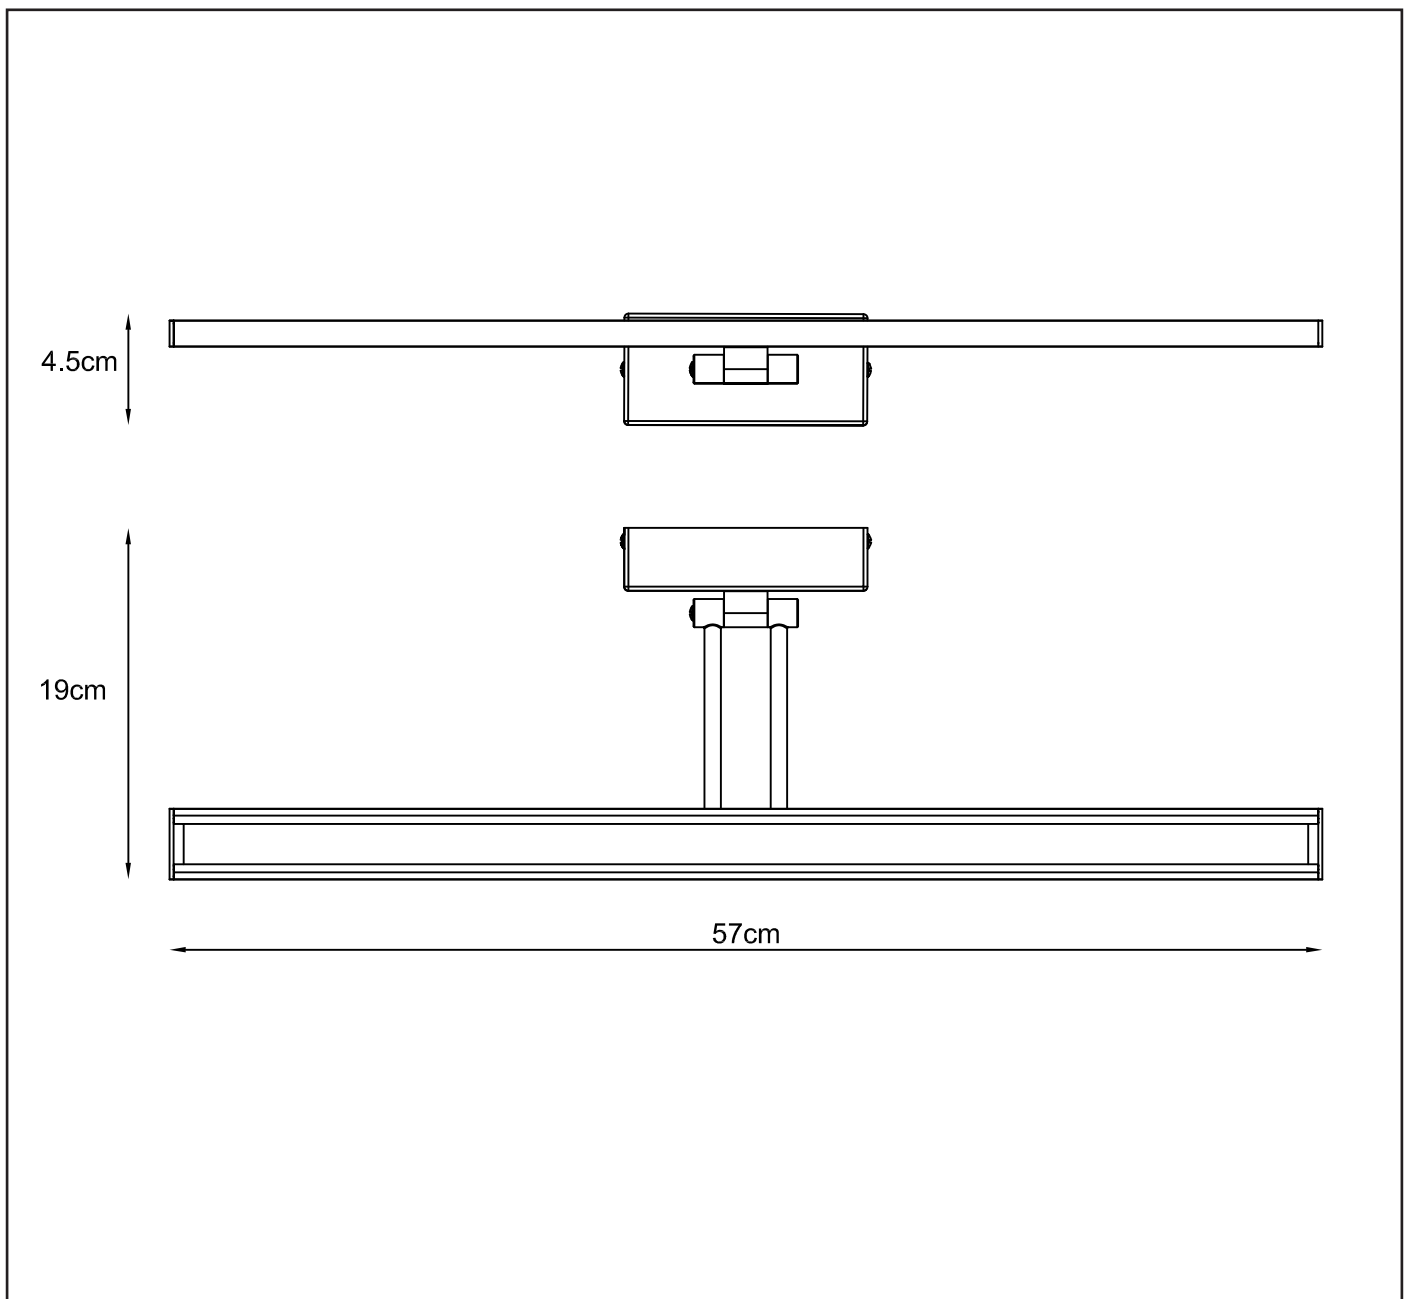

### General

Dimensions LxWxH : 57cm x 4.5cm x 19cm  
Height minimum : 19 cm  
Height maximum : 19 cm  
Dimensions shade LxWxH : -  
Main material : Aluminium and Acrylic  
Ceiling rose material : -  
Color : Chrome  
Style : Modern  
Shape : Rectangle  
Weight : 0.75 kg  
Warranty : 3 years

### Product specifications

Dimmable : No  
Light direction : Down Light  
Adjustable in height : Yes  
Directional : Not Directional  
Cable : No  
Cable length : -  
Sensor : Without Sensor  
Control : Light Switch Control  
IP-Class : 21  
Electric class : 1  
Light source including ? : Yes  
Lamp socket : LED  
Light source number : 1  
Power requirements : 220-240V~50Hz  
Bulb type & maximum wattage : LED 12W

For more specifications of  
this product please visit  
[www.lucide.com](http://www.lucide.com)

LUCIDE

TECHNICAL DRAWING & DIMENSIONS

## ERWAN

Item number : 48203/12/11

EAN code : 5411212480057

For more specifications, dimensions please visit  
[www.lucide.com](http://www.lucide.com)