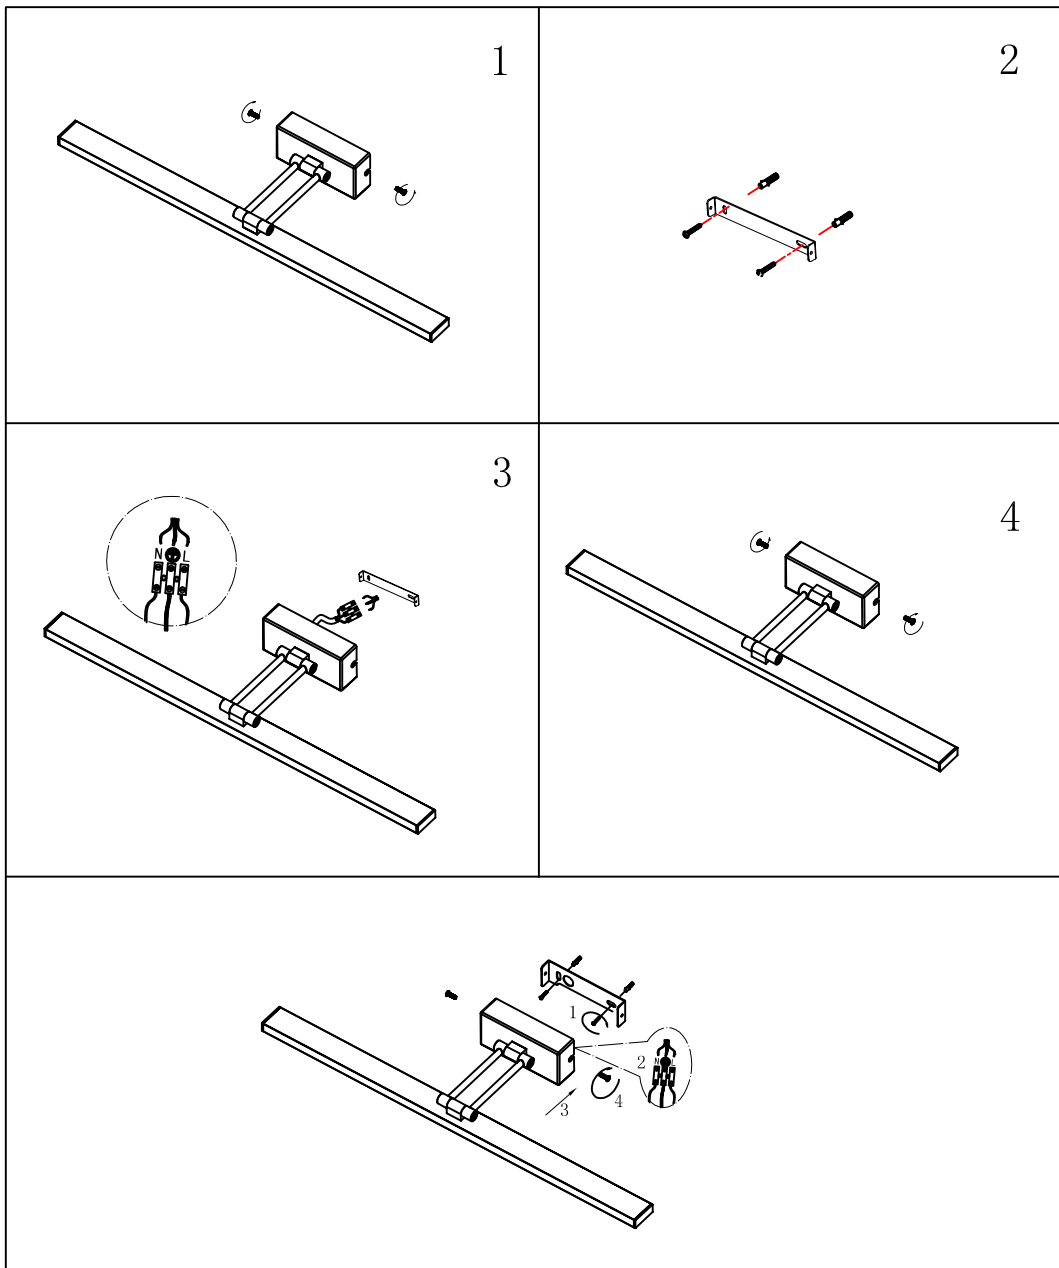

LUCIDE

INSTALLATION DRAWING SPECIFICATIONS

Dit product bevat een lichtbron van energie-efficiëntieklasse G
Ce produit contient une source lumineuse de classe énergétique G
This product contains a light source of energy efficiency class G
Dieses Produkt enthält eine Lichtquelle der Energieeffizienzklasse G
Ten produkt zawiera ród o wiat a o klasie efektywno ci energetycznej G